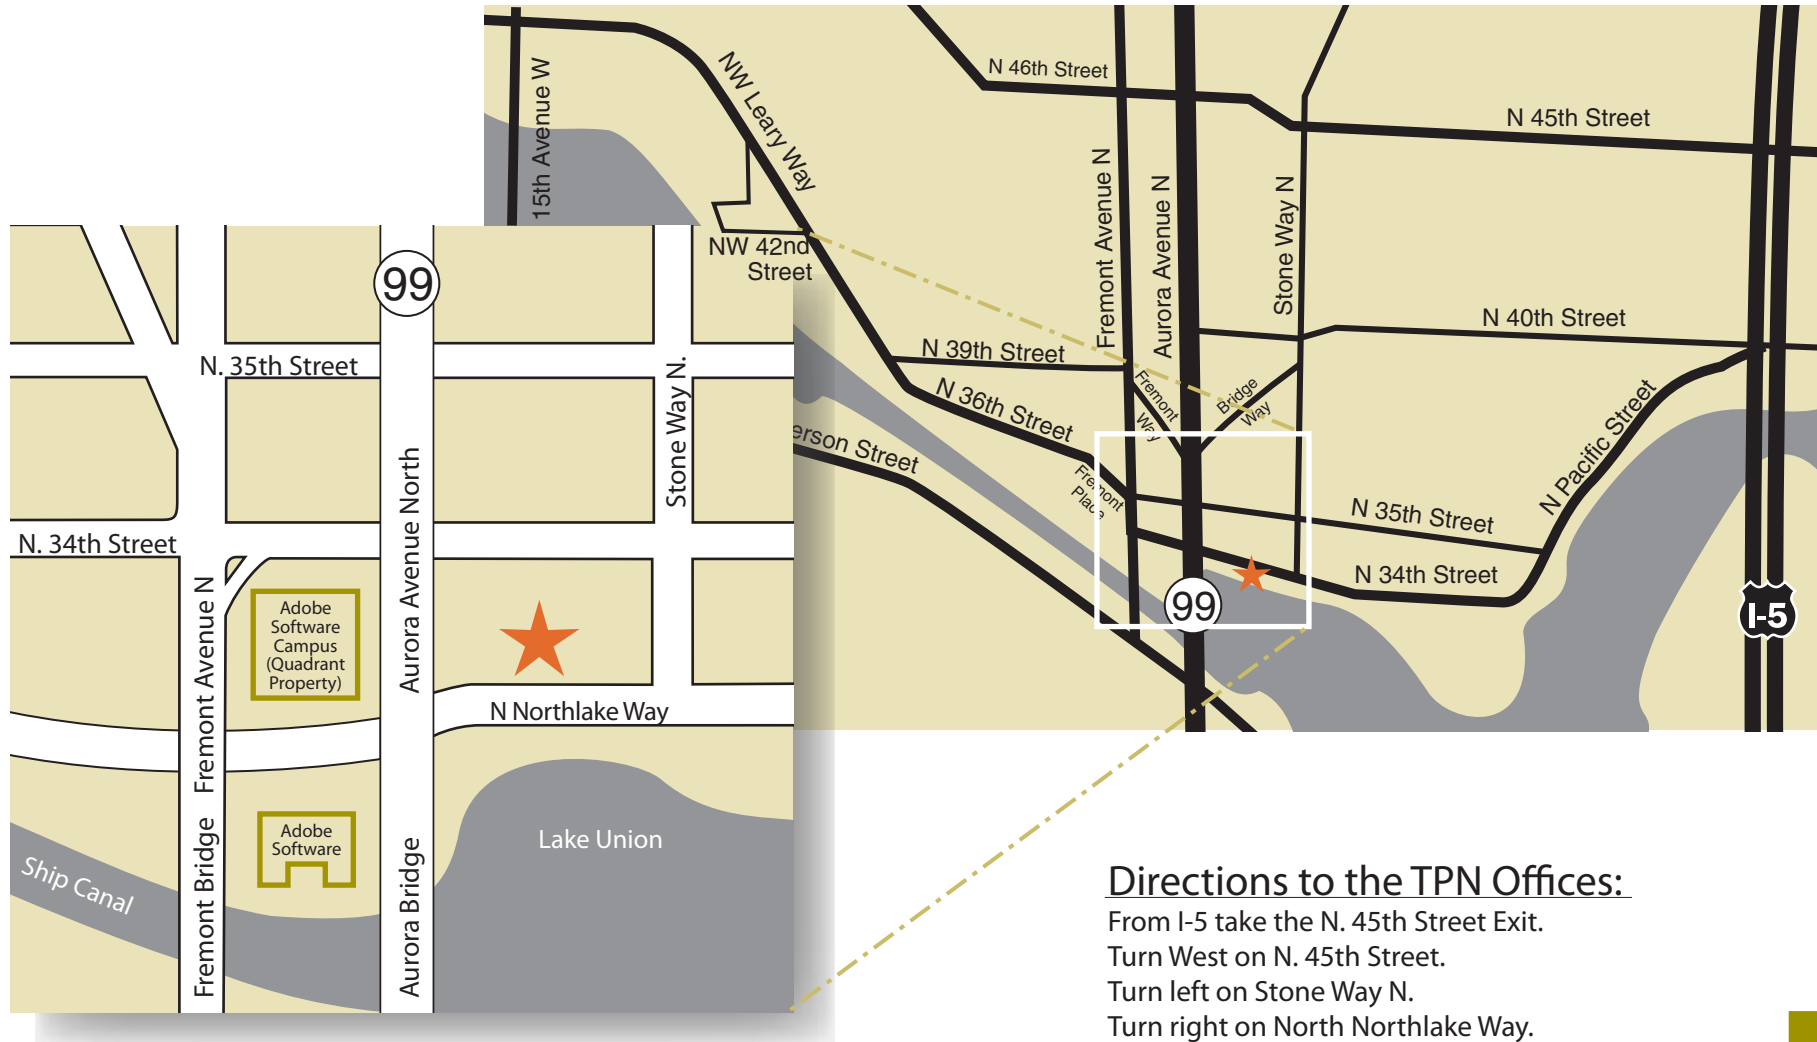

## Directions to the TPN Offices:

From I-5 take the N. 45th Street Exit.  
Turn West on N. 45th Street.  
Turn left on Stone Way N.  
Turn right on North Northlake Way.  
TPN is on the right before passing  
under the Aurora Bridge.