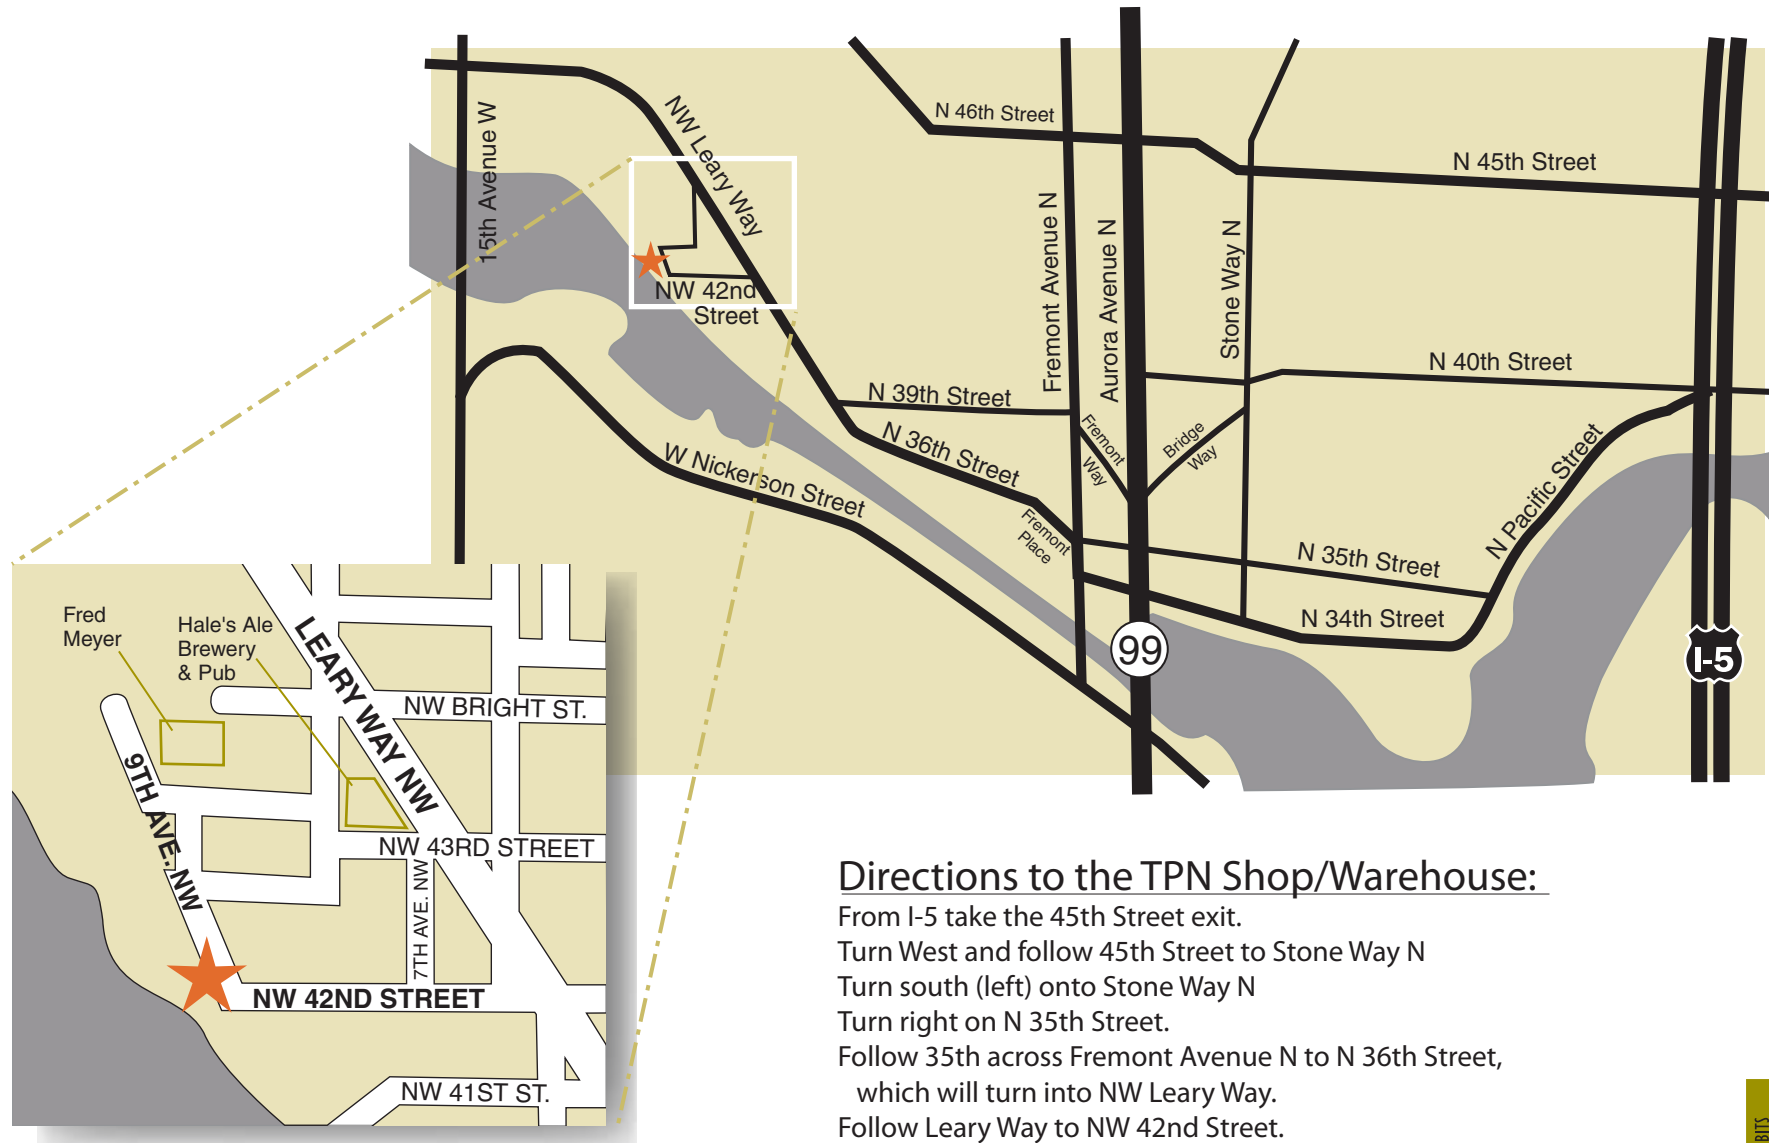

The Production Network Shop/Warehouse

4205 9th Avenue NW Seattle, WA 98107

Phone: 206.781.0116

Shop Fax: 206.781.0120

Warehouse Fax: 206.781.0067

Directions to the TPN Shop/Warehouse:

From I-5 take the 45th Street exit.

Turn West and follow 45th Street to Stone Way N

Turn south (left) onto Stone Way N

Turn right on N 35th Street.

Follow 35th across Fremont Avenue N to N 36th Street,
which will turn into NW Leary Way.

Follow Leary Way to NW 42nd Street.

Turn left onto NW 42nd Street and follow to the end.

Turn right at the end onto 9th Avenue NW.

The Shop/Warehouse is on the left.